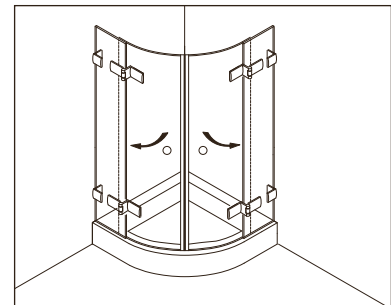

Typ / Type 260 überlappend

Viertelkreiskabine,
2 gebogene Drehtüren an Fixteilen

Curved shower enclosure with two
curved glass swing doors and two in-line
panels