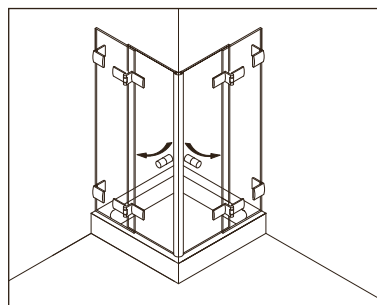

Eckkabine,  
1 Drehtür, 1 Seitenwand

Corner shower enclosure with swing door and 90° side panel

**Typ / Type 131**

Eckkabine,  
1 Drehtür, 1 verkürzte Seitenwand

Corner shower enclosure with swing door and 90° buttress side panel

**Typ / Type 200**

Nischenkabine,  
1 Drehtür am Fixteil

Swing door hinged from the in-line panel in a recess

**Typ / Type 200 überlappend**

Nischenkabine,  
1 Drehtür am Fixteil

Swing door hinged from the in-line panel in a recess

**Typ / Type 220**

Eckkabine,  
2 Drehtüren an Fixteilen

Corner shower enclosure with two swing doors and two in-line panels

**Typ / Type 220 überlappend**

Eckkabine,  
2 Drehtüren an Fixteilen

Corner shower enclosure with two swing doors and two in-line panels

**Typ / Type 230**

Eckkabine,  
1 Drehtür am Fixteil, 1 Seitenwand

Corner shower enclosure with swing door and in-line panel, and 90° side panel