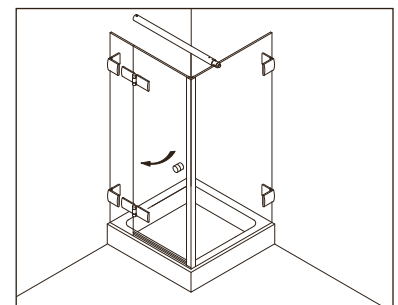

**Typ / Type 220**

Eckkabine,  
2 Drehtüren an Fixteilen

Corner shower enclosure with two swing doors and two in-line panels

**Typ / Type 220 überlappend**

Eckkabine,  
2 Drehtüren an Fixteilen

Corner shower enclosure with two swing doors and two in-line panels

**Typ / Type 230**

Eckkabine,  
1 Drehtür am Fixteil, 1 Seitenwand

Corner shower enclosure with swing door and in-line panel, and 90° side panel