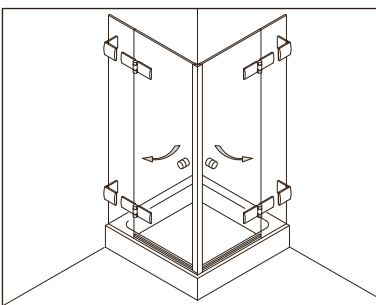

Eckkabine,  
1 Drehtür, 1 Seitenwand

Corner shower enclosure with swing door and 90° side panel

**Typ / Type 131**

Eckkabine,  
1 Drehtür, 1 verkürzte Seitenwand

Corner shower enclosure with swing door and 90° buttress side panel

**Typ / Type 200**

Nischenkabine,  
1 Drehtür am Fixteil

Swing door hinged from the in-line panel in a recess

**Typ / Type 200 überlappend**

Nischenkabine,  
1 Drehtür am Fixteil

Swing door hinged from the in-line panel in a recess

**Typ / Type 220**

Eckkabine,  
2 Drehtüren an Fixteilen

Corner shower enclosure with two swing doors and two in-line panels

**Typ / Type 220 überlappend**

Eckkabine,  
2 Drehtüren an Fixteilen

Corner shower enclosure with two swing doors and two in-line panels

**Typ / Type 230**

Eckkabine,  
1 Drehtür am Fixteil, 1 Seitenwand

Corner shower enclosure with swing door and in-line panel, and 90° side panel