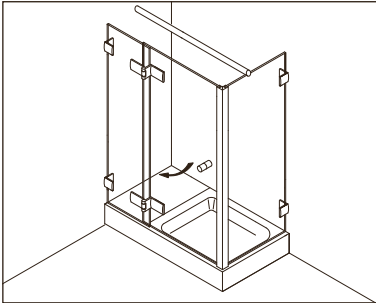

Drehtüren - Swing doors

Typenübersicht

Type index

Typ / Type 230 überlappend

Eckkabine,
1 Drehtür am Fixteil, 1 Seitenwand

Corner shower enclosure with swing door
and in-line panel, and 90° side panel