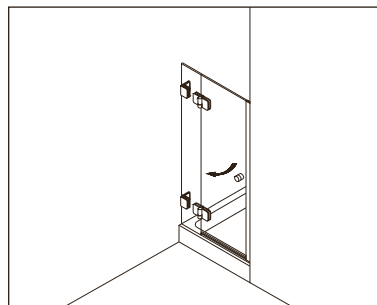

Swing door and in-line panel in a recess

Typ / Type 130

Eckkabine,
1 Drehtür, 1 Seitenwand

Corner shower enclosure with swing door
and 90° side panel

Typ / Type 131

Eckkabine,
1 Drehtür, 1 verkürzte Seitenwand

Corner shower enclosure with swing door
and 90° buttress side panel

Typ / Type 200

Nischenkabine,
1 Drehtür am Fixteil

Swing door hinged from the in-line panel
in a recess

Typ / Type 220

Eckkabine
2 Drehtüren an Fixteilen

Corner shower enclosure with two swing
doors and two side panels

Typ / Type 230

Eckkabine,
1 Drehtür am Fixteil, 1 Seitenwand

Corner shower enclosure with swing door
and in-line panel, and 90° side panel