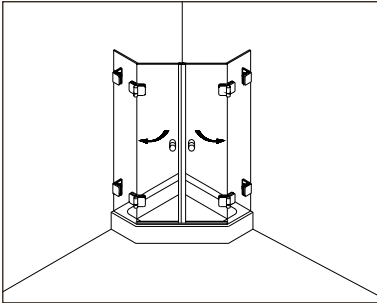

Swing door and in-line panel in a recess

Typ / Type 130

Eckkabine,
1 Drehtür, 1 Seitenwand

Corner shower enclosure with swing door
and 90° side panel

Typ / Type 131

Eckkabine,
1 Drehtür, 1 verkürzte Seitenwand

Corner shower enclosure with two swing
doors and two side panels

Typ / Type 230

Eckkabine,
1 Drehtür am Fixteil, 1 Seitenwand

Corner shower enclosure with swing door
and in-line panel, and 90° side panel

Typ / Type 231

Eckkabine,
1 Drehtür am Fixteil, 1 verkürzte Seitenwand

Corner shower enclosure with swing door
and in-line panel, and 90° buttress side
panel

Typ / Type 233

U-Kabine,
1 Drehtür am Fixteil, 2 Seitenwände

U-form enclosure, swing door with in-line
panel, and two 90° side panel

Drehtüren - Swing doors

Typenübersicht Type index

Typ / Type 250

Fünfeckkabine,
2 Drehtüren an Fixteilen

Pentagonal shower enclosure with two
swing doors and two in-line panels