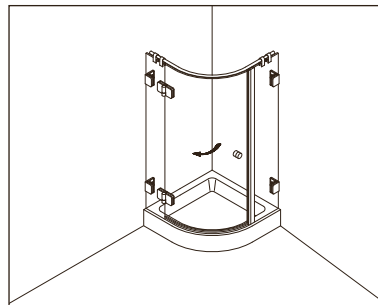

U-form enclosure, swing door with in-line
panel, and two 90° side panel

Drehtüren - Swing doors

Typenübersicht Type index

Typ / Type 250

Fünfeckkabine,
2 Drehtüren an Fixteilen

Pentagonal shower enclosure with two
swing doors and two in-line panels

Typ / Type 252

Fünfeckkabine,
2 gebogene Drehtüren an Fixteilen

Pentagonal shower enclosure with two
curved swing doors and two in-line panels

Typ / Type 255

Fünfeckkabine,
1 Drehtür am Fixteil, 1 Fixteil

Pentagonal shower enclosure with swing
swing door and two in-line panels

Typ / Type 260

Viertelkreiskabine,
2 gebogene Drehtüren an Fixteilen

Curved shower enclosure with two curved
glass swing doors and two in-line panels