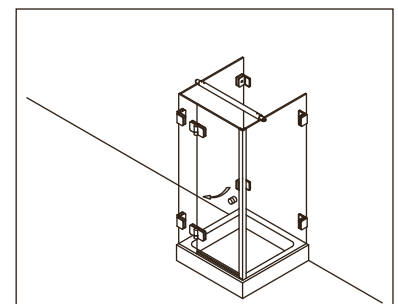

Typ / Type 233

U-Kabine,
1 Drehtür am Fixteil, 2 Seitenwände

U-form enclosure, swing door with in-line
panel, and two 90° side panel