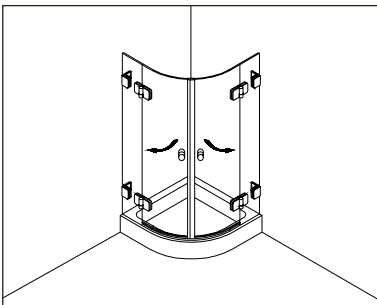

Swing door and in-line panel in a recess

Typ / Type 130

Eckkabine,
1 Drehtür, 1 Seitenwand

Corner shower enclosure with swing door
and 90° side panel

Typ / Type 131

Eckkabine,
1 Drehtür, 1 verkürzte Seitenwand

U-form enclosure, swing door with in-line
panel, and two 90° side panel

Drehtüren - Swing doors

Typenübersicht Type index

Typ / Type 250

Fünfeckkabine,
2 Drehtüren an Fixteilen

Pentagonal shower enclosure with two
swing doors and two in-line panels

Typ / Type 252

Fünfeckkabine,
2 gebogene Drehtüren an Fixteilen

Pentagonal shower enclosure with two
curved swing doors and two in-line panels

Typ / Type 255

Fünfeckkabine,
1 Drehtür am Fixteil, 1 Fixteil

Pentagonal shower enclosure with swing
swing door and two in-line panels

Typ / Type 260

Viertelkreiskabine,
2 gebogene Drehtüren an Fixteilen

Curved shower enclosure with two curved
glass swing doors and two in-line panels