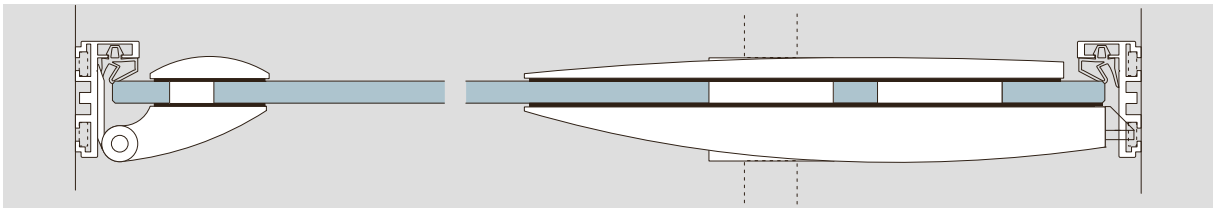

Standard finishes

- aluminium silver EV1 (101)
- aluminium similar satin stainless steel C 31 (113)

Beschlagvarianten-Beispiele / Fitting type examples

ALEXA AT 23 mit DORMA Spezialband Art.-Nr. 11.294 bzw. 12.050, Schloss (Junior Office, Junior Office Classic)
 ALEXA AT 23 with DORMA special hinge Art. No. 11.294 resp. 12.050, lock Junior Office / Junior Office Classic