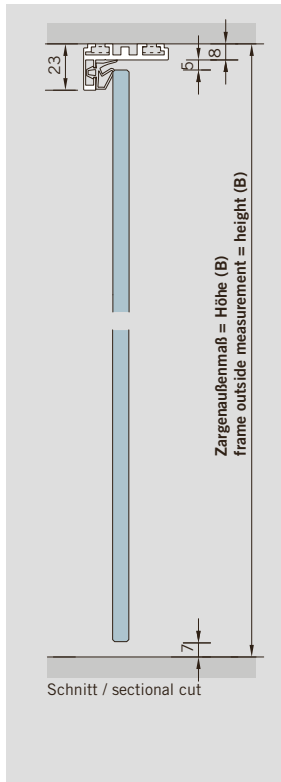

All frame types have been tuned to fit DORMA-Glas fittings. Standard fittings for a rebate depth of 24 mm are used on the single acting door frames AT 44 and AT 50.

Standard finishes

- aluminium silver EV1 (101)
- aluminium similar satin stainless steel (113)

Beispiel für die Maßangaben und definierte Standardmaße für Bänder und Türdrücker.
Example for measurements and set standard measurements for hinges and door levers.

ALEXA AT 23 E Eckanschlagtürzarge / corner single acting door frame

Beispiel für die Maßangaben und definierte Standardmaße für Bänder und Türdrücker.
Example for measurements and set standard measurements for hinges and door levers.

ALEXA AT 23 Anschlagtürzarge / single acting door frame