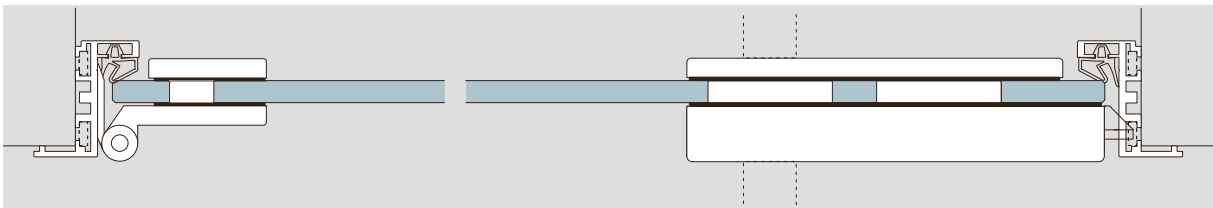

ALEXA AT 23 E mit DORMA Spezialband Art.-Nr. 11.294 bzw. 12.050, Schloss Studio (Rondo, Classic)
ALEXA AT 23 E with DORMA special hinge Art. No. 11.294 resp. 12.050, lock Studio Rondo / Classic