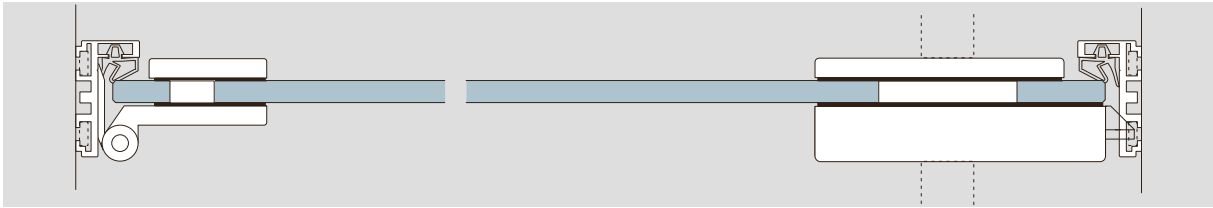

Beschlagvarianten-Beispiele / Fitting type examples

ALEXA AT 23 mit DORMA Spezialband Art.-Nr. 11.294 bzw. 12.050, Schloss (Junior Office, Junior Office Classic)
ALEXA AT 23 with DORMA special hinge Art. No. 11.294 resp. 12.050, lock Junior Office / Junior Office Classic