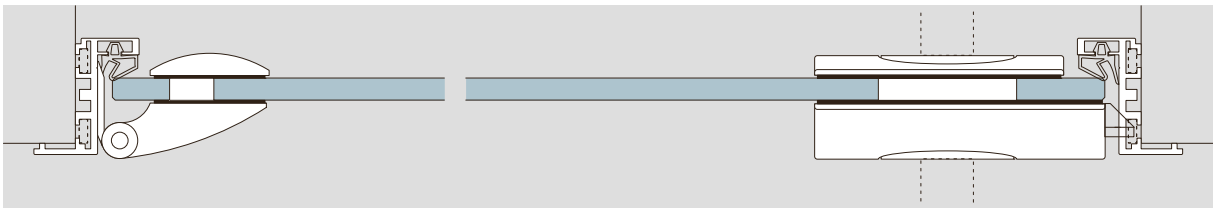

ALEXA AT 23 E mit DORMA Spezialband ARCOS Art.-Nr. 25.450, Schloss ARCOS Office
ALEXA AT 23 E with DORMA special hinge ARCOS Art. No. 25.450, lock ARCOS Office