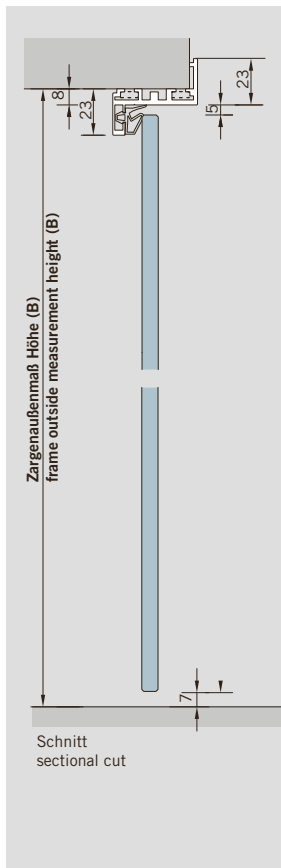

All frame types have been tuned to fit DORMA-Glas fittings. Standard fittings for a rebate depth of 24 mm are used on the single acting door frames AT 44 and AT 50.

Standard finishes

- aluminium silver EV1 (101)
- aluminium similar satin stainless steel (113)

Beispiel für die Maßangaben und definierte Standardmaße für Bänder und Türdrücker.
Example for measurements and set standard measurements for hinges and door levers.

ALEXA AT 23 E Eckanschlagtürzarge / corner single acting door frame

Beispiel für die Maßangaben und definierte Standardmaße für Bänder und Türdrücker.
Example for measurements and set standard measurements for hinges and door levers.

ALEXA AT 23 Anschlagtürzarge / single acting door frame