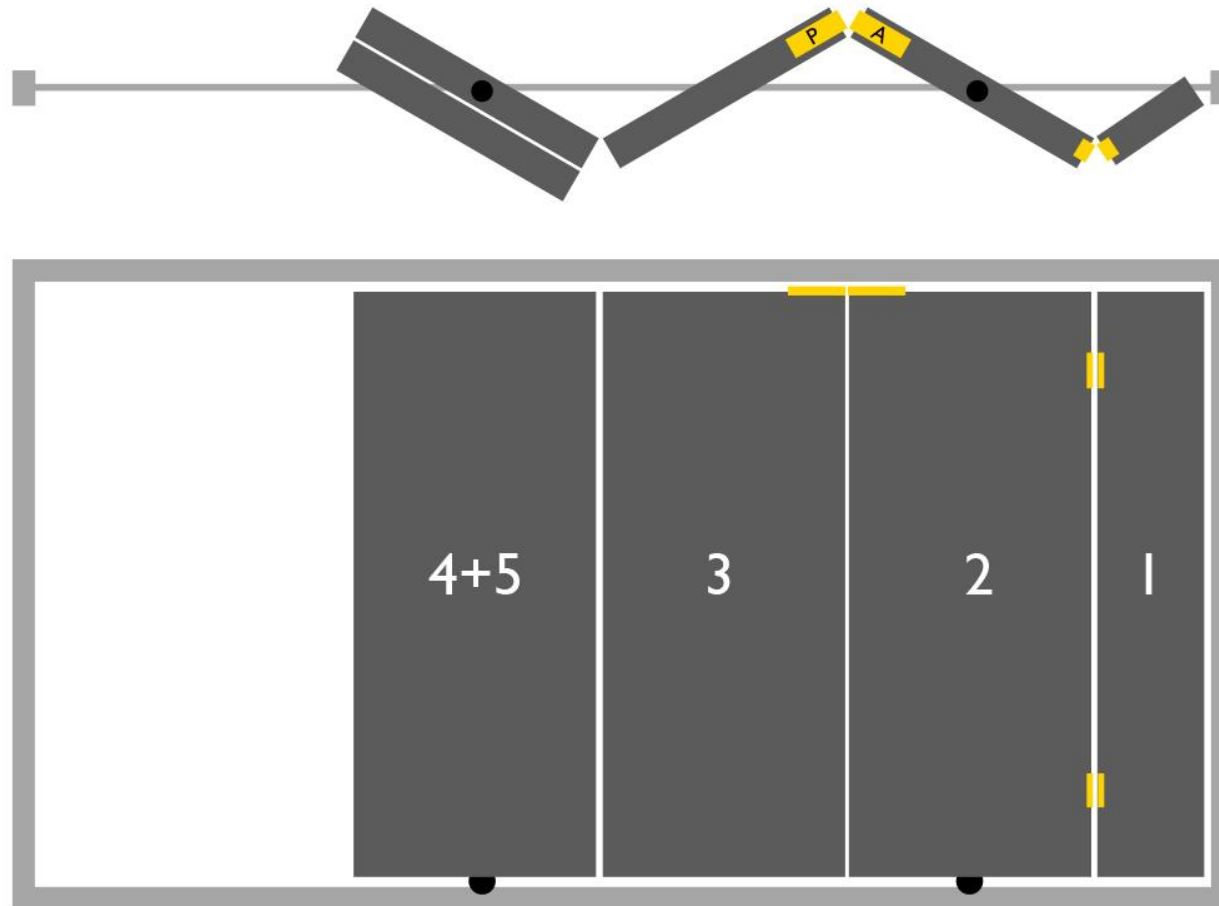

VETRO

- Panel sizes same as Flexio
- Centric standing
- Invisibile locking mechanism
- Odd number of panels
- $R_w = 40\text{dB}$ (laboratory value)
- Combination with Flexio
- Different color options

➤ EVEN AMOUNT OF PANELS IS NOT POSSIBLE!

- EXCEPTION 1: 4 PANELS WITH 2 WHEEL PANELS NEXT TO EACH OTHER

VETRO