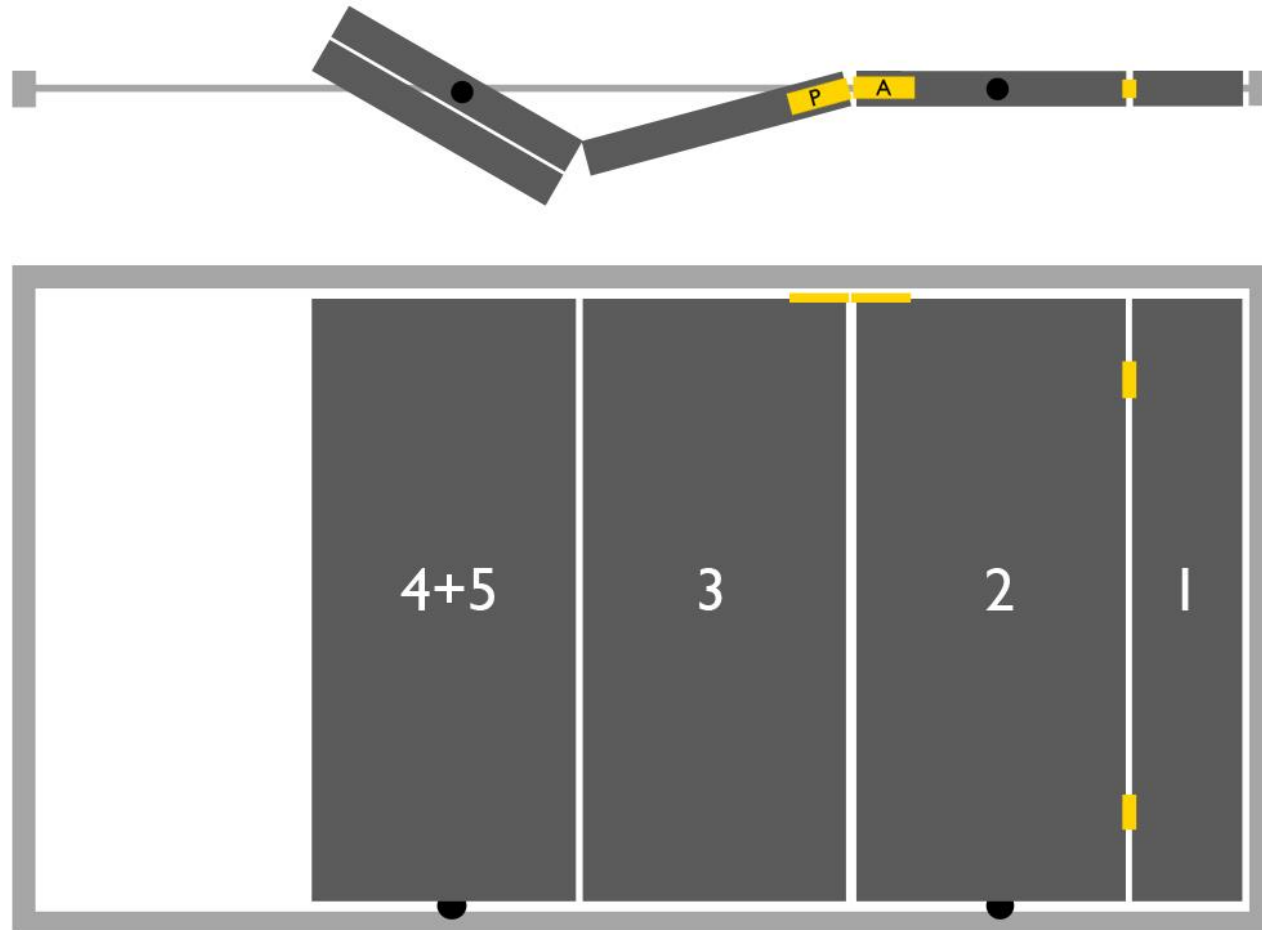

VETRO

- Panel sizes same as Flexio
- Centric standing
- Invisibile locking mechanism
- Odd number of panels
- $R_w = 40\text{dB}$ (laboratory value)
- Combination with Flexio
- Different color options

➤ EVEN AMOUNT OF PANELS IS NOT POSSIBLE!

- EXCEPTION 1: 4 PANELS WITH 2 WHEEL PANELS NEXT TO EACH OTHER

VETRO