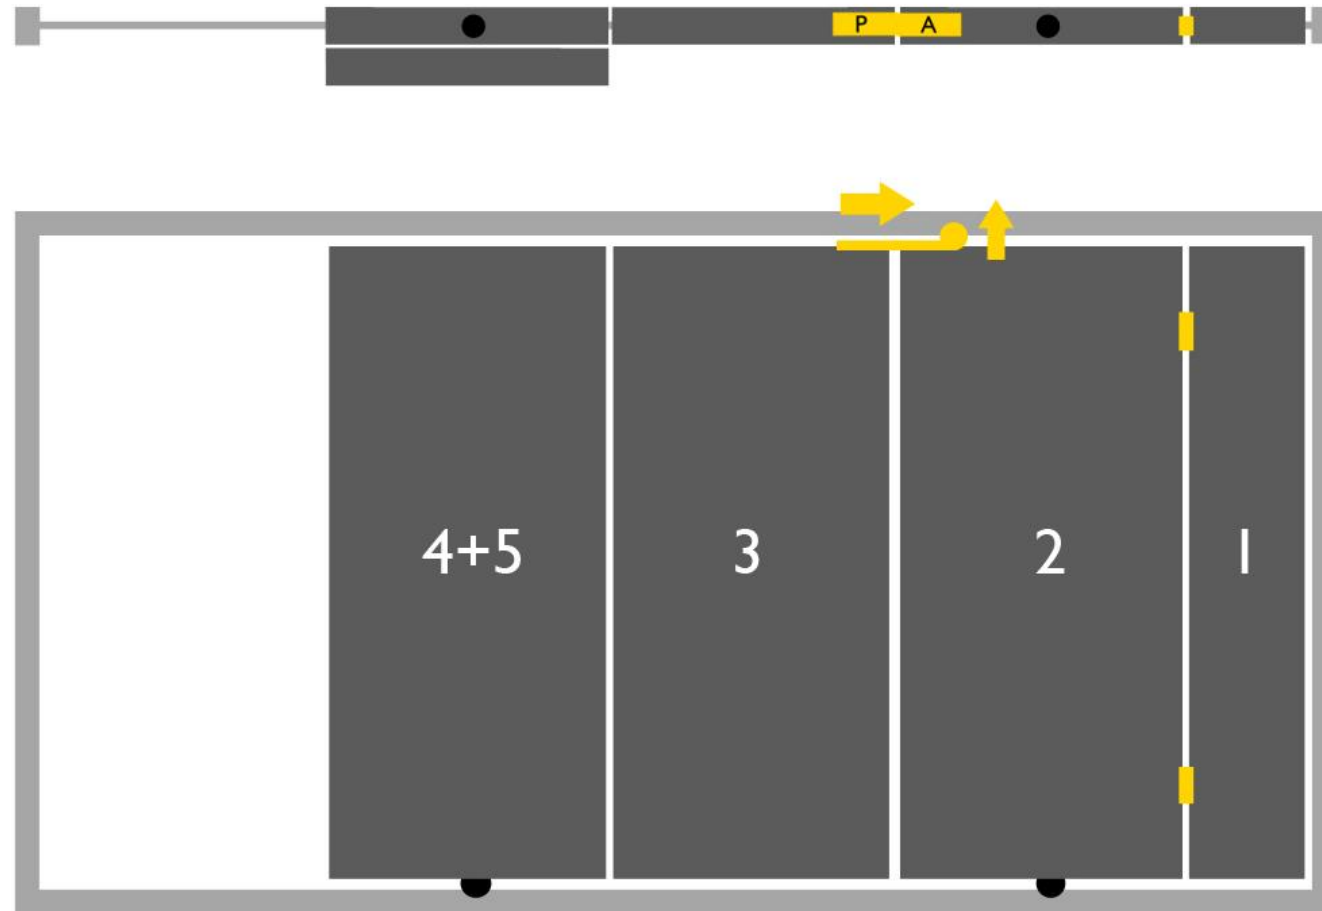

VETRO

- Panel sizes same as Flexio
- Centric standing
- Invisibile locking mechanism
- Odd number of panels
- $R_w = 40\text{dB}$ (laboratory value)
- Combination with Flexio
- Different color options

➤ EVEN AMOUNT OF PANELS IS NOT POSSIBLE!

- EXCEPTION 1: 4 PANELS WITH 2 WHEEL PANELS NEXT TO EACH OTHER

VETRO