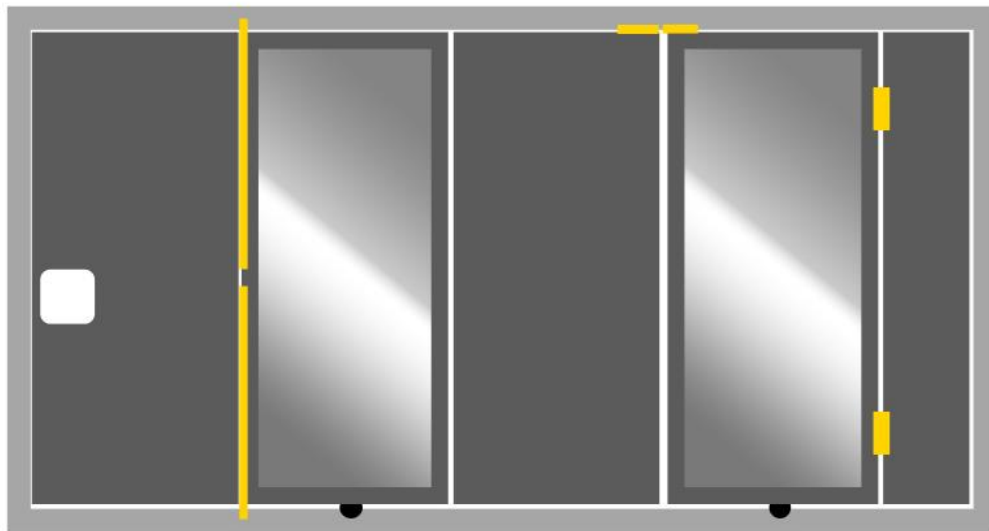

VETRO

- Panel sizes same as Flexio
- Centric standing
- Invisibile locking mechanism
- Odd number of panels
- $R_w = 40\text{dB}$ (laboratory value)
- Combination with Flexio
- Different color options

➤ EVEN AMOUNT OF PANELS IS NOT POSSIBLE!

- EXCEPTION 1: 4 PANELS WITH 2 WHEEL PANELS NEXT TO EACH OTHER

VETRO