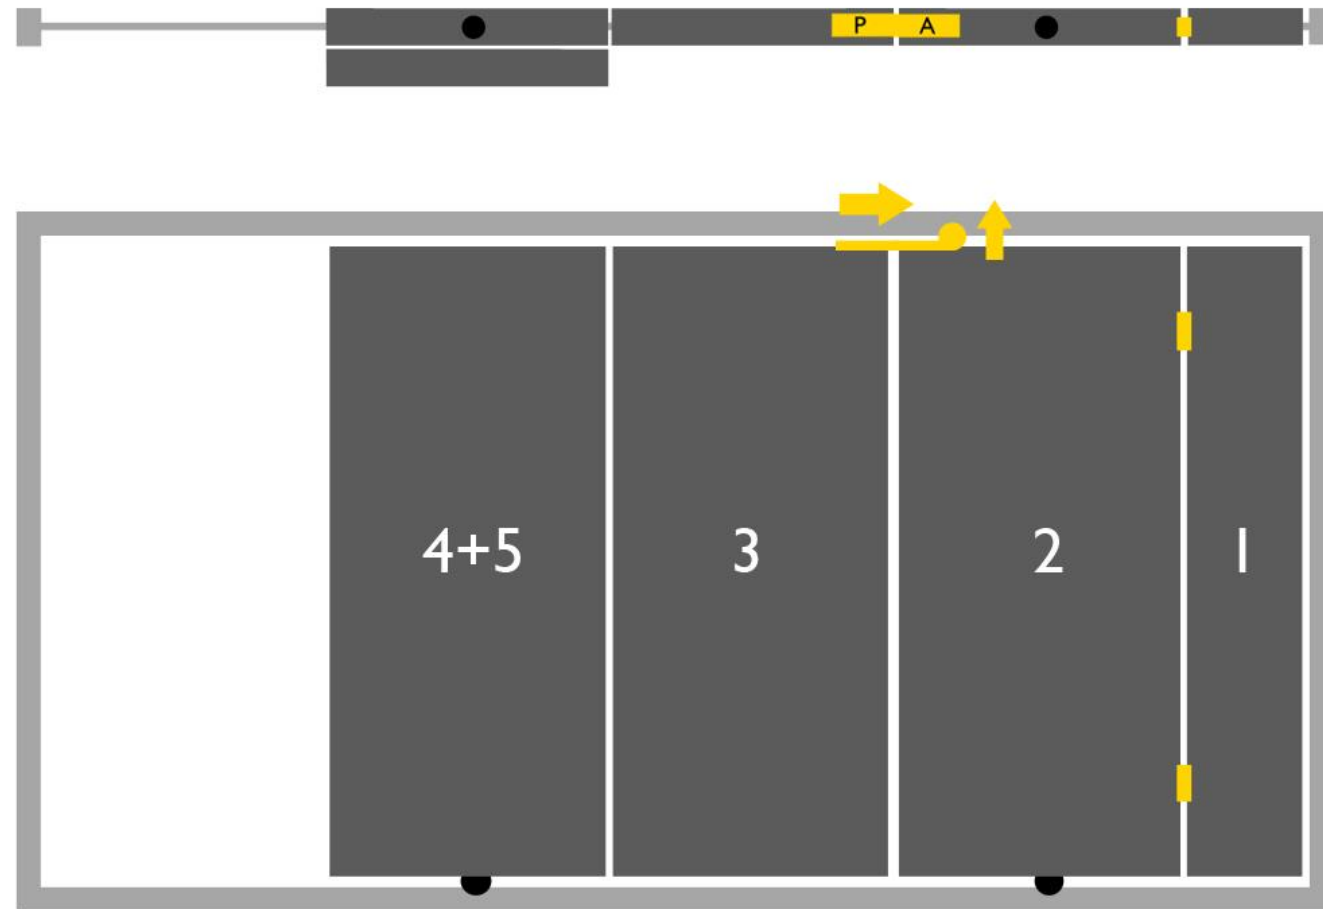

VETRO

- Panel sizes same as Flexio
- Centric standing
- Invisibile locking mechanism
- Odd number of panels
- $R_w = 40\text{dB}$ (laboratory value)
- Combination with Flexio
- Different color options

➤ EVEN AMOUNT OF PANELS IS NOT POSSIBLE!

- EXCEPTION 1: 4 PANELS WITH 2 WHEEL PANELS NEXT TO EACH OTHER

VETRO