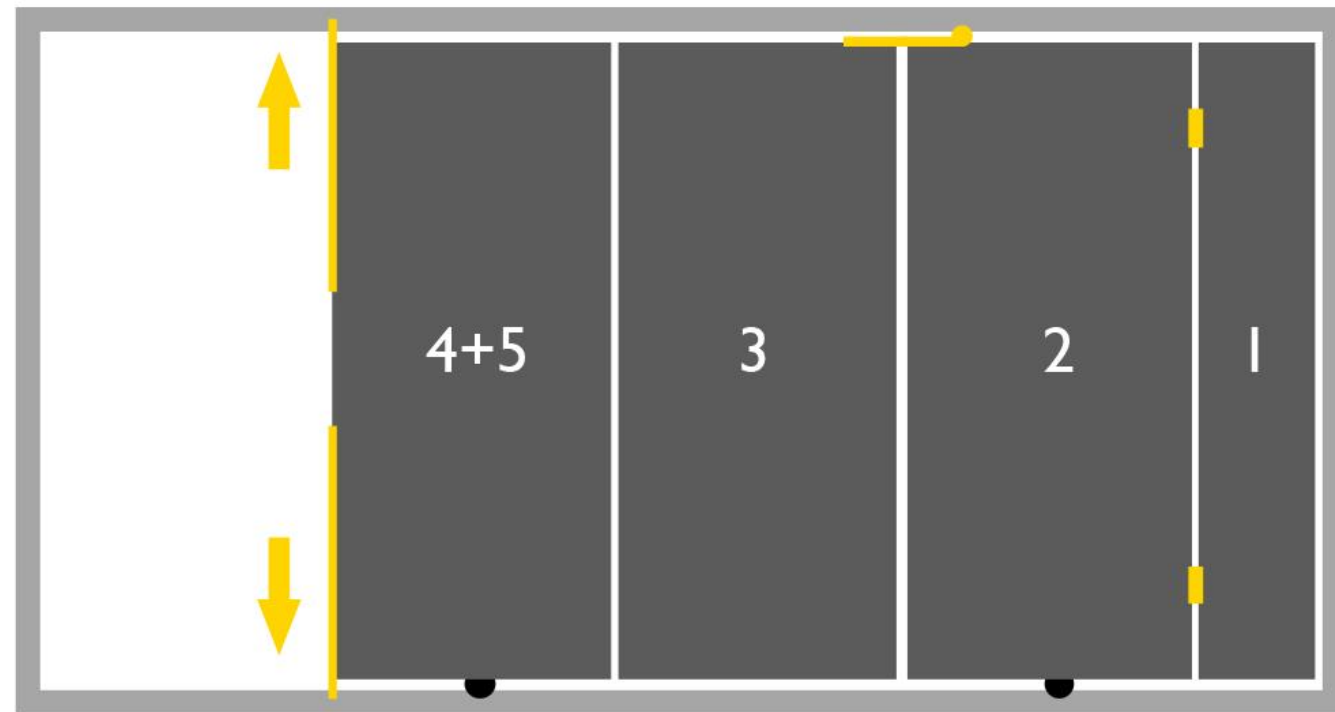

VETRO

- Panel sizes same as Flexio
- Centric standing
- Invisibile locking mechanism
- Odd number of panels
- $R_w = 40\text{dB}$ (laboratory value)
- Combination with Flexio
- Different color options

➤ EVEN AMOUNT OF PANELS IS NOT POSSIBLE!

- EXCEPTION 1: 4 PANELS WITH 2 WHEEL PANELS NEXT TO EACH OTHER

VETRO