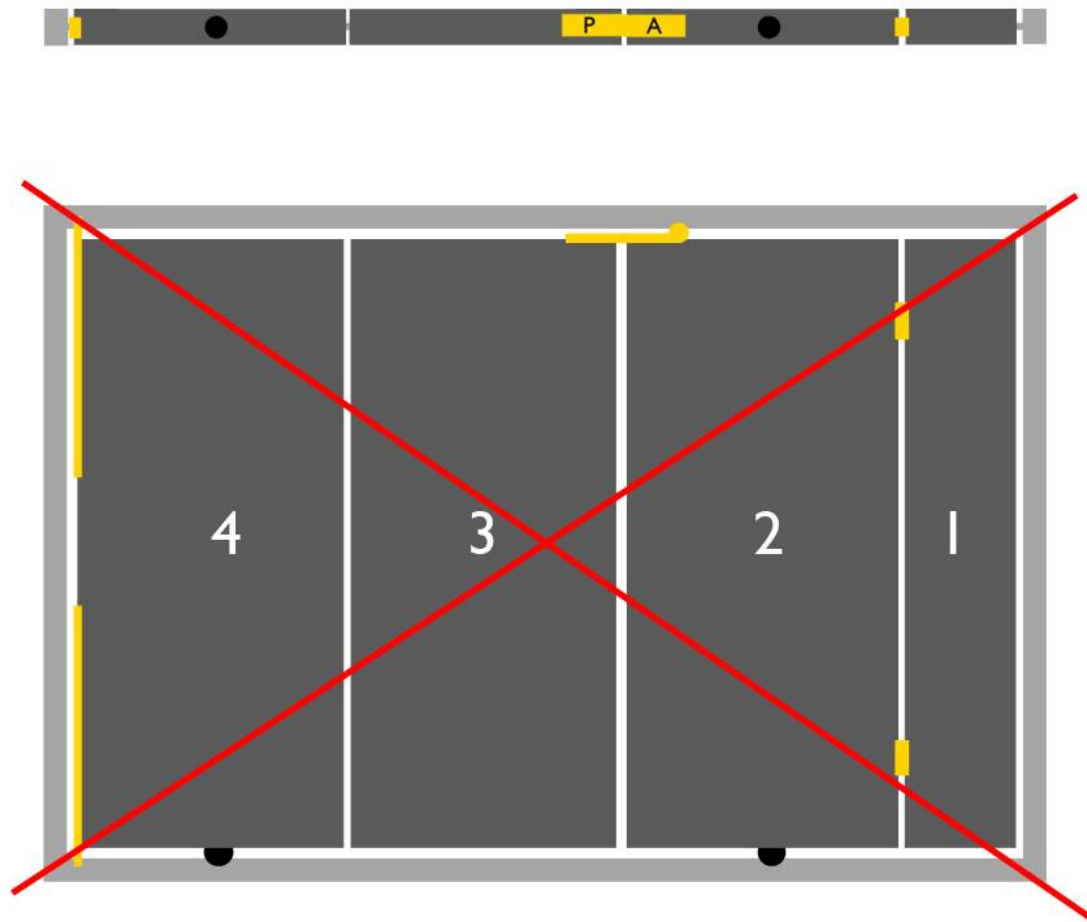

VETRO

- Panel sizes same as Flexio
- Centric standing
- Invisibile locking mechanism
- Odd number of panels
- $R_w = 40\text{dB}$ (laboratory value)
- Combination with Flexio
- Different color options

➤ EVEN AMOUNT OF PANELS IS NOT POSSIBLE!

- EXCEPTION 1: 4 PANELS WITH 2 WHEEL PANELS NEXT TO EACH OTHER

VETRO