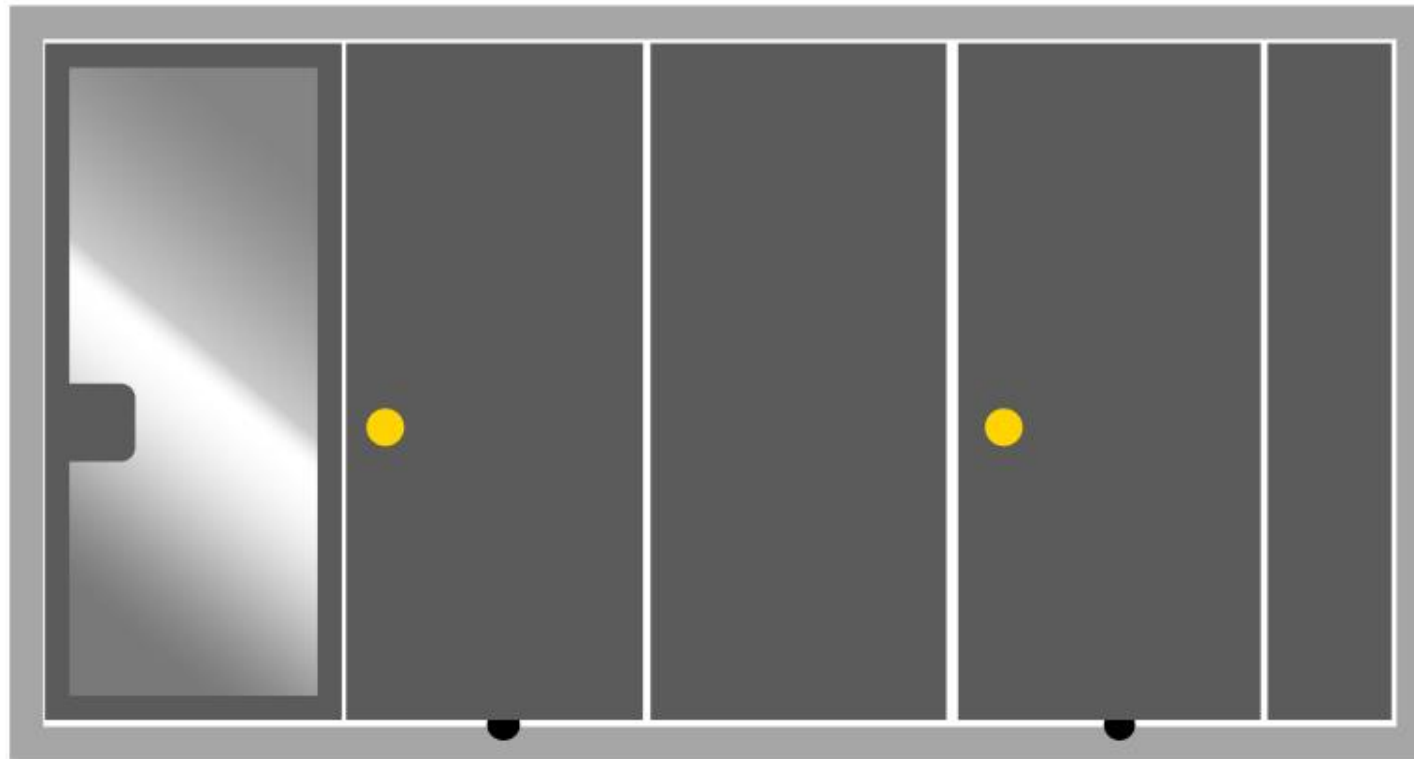

VETRO

- Panel sizes same as Flexio
- Centric standing
- Invisibile locking mechanism
- Odd number of panels
- $R_w = 40\text{dB}$ (laboratory value)
- Combination with Flexio
- Different color options

➤ EVEN AMOUNT OF PANELS IS NOT POSSIBLE!

- EXCEPTION 1: 4 PANELS WITH 2 WHEEL PANELS NEXT TO EACH OTHER

VETRO