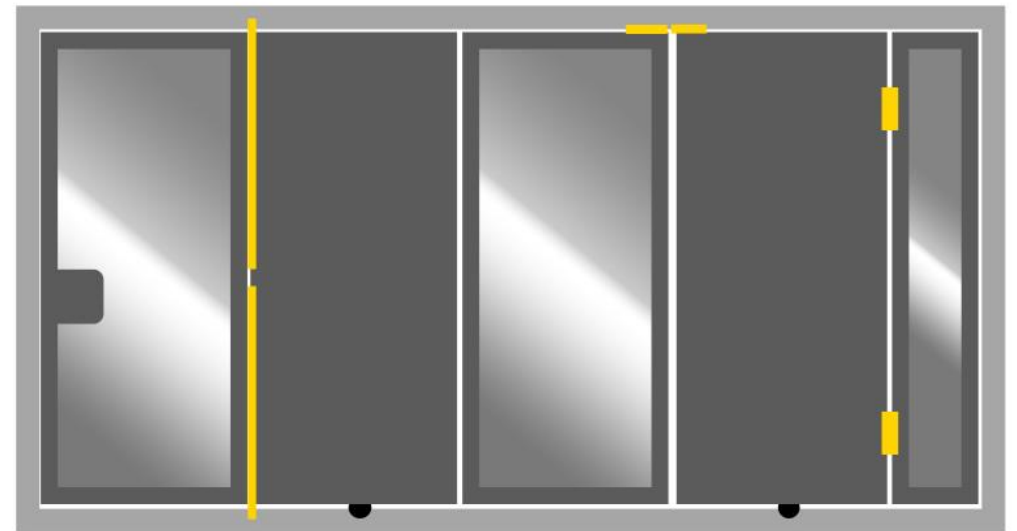

VETRO

- Panel sizes same as Flexio
- Centric standing
- Invisibile locking mechanism
- Odd number of panels
- $R_w = 40\text{dB}$ (laboratory value)
- Combination with Flexio
- Different color options

➤ EVEN AMOUNT OF PANELS IS NOT POSSIBLE!

- EXCEPTION 1: 4 PANELS WITH 2 WHEEL PANELS NEXT TO EACH OTHER

VETRO