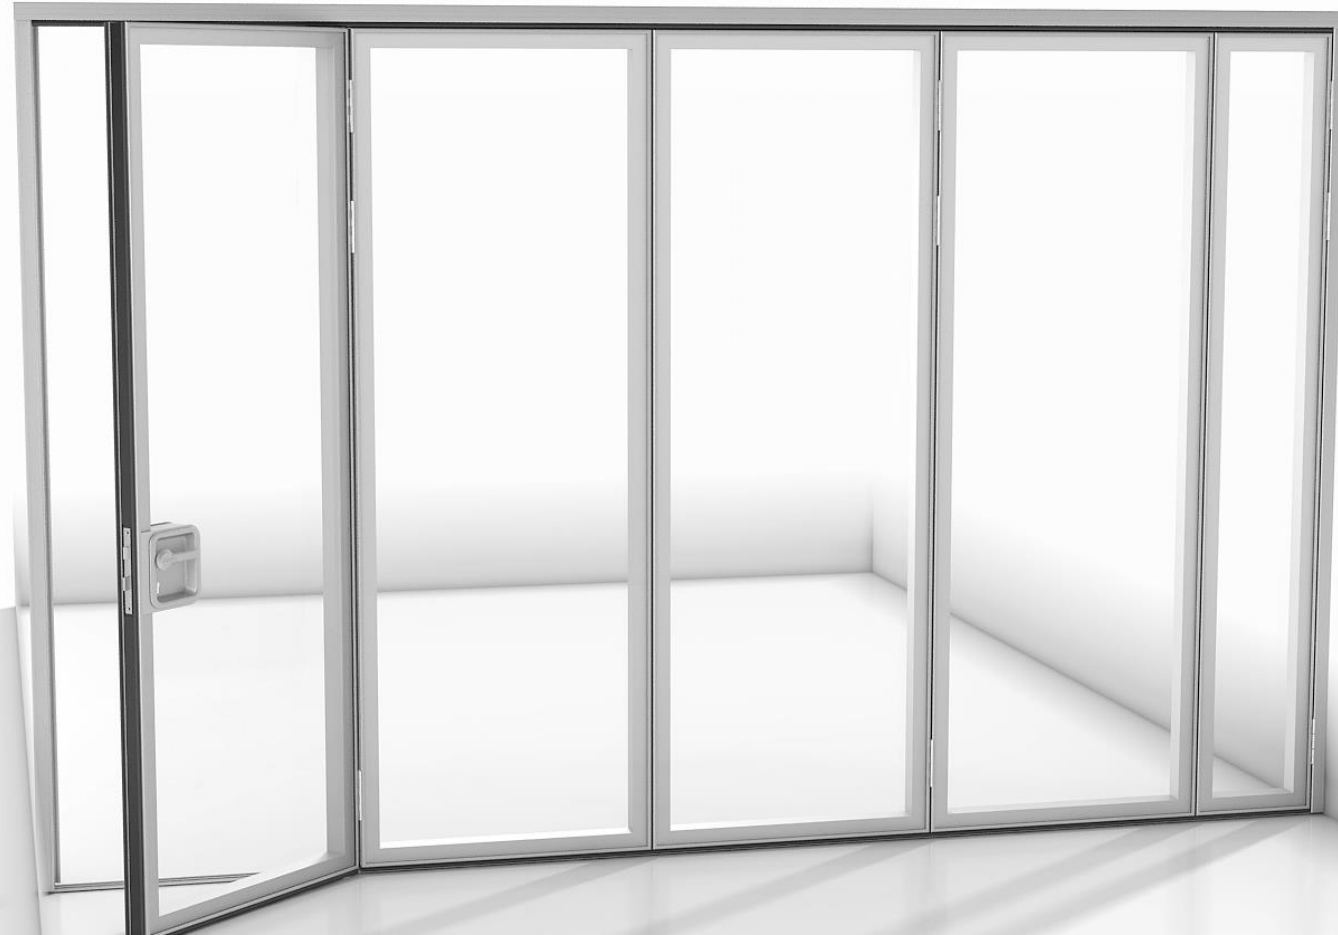

VETRO

- Panel sizes same as Flexio
- Centric standing
- Invisibile locking mechanism
- Odd number of panels
- $R_w = 40\text{dB}$ (laboratory value)
- Combination with Flexio
- Different color options

➤ EVEN AMOUNT OF PANELS IS NOT POSSIBLE!

- EXCEPTION 1: 4 PANELS WITH 2 WHEEL PANELS NEXT TO EACH OTHER

VETRO