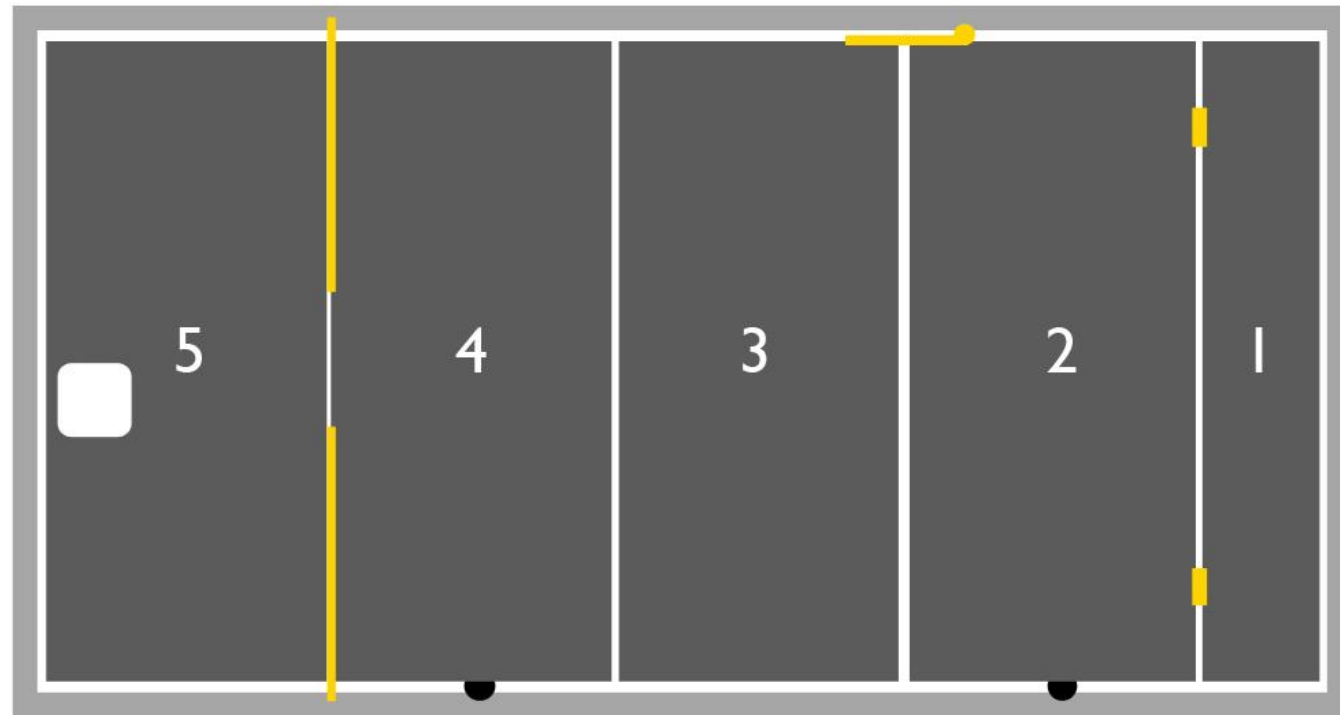

VETRO

- Panel sizes same as Flexio
- Centric standing
- Invisibile locking mechanism
- Odd number of panels
- $R_w = 40\text{dB}$ (laboratory value)
- Combination with Flexio
- Different color options

➤ EVEN AMOUNT OF PANELS IS NOT POSSIBLE!

- EXCEPTION 1: 4 PANELS WITH 2 WHEEL PANELS NEXT TO EACH OTHER

VETRO