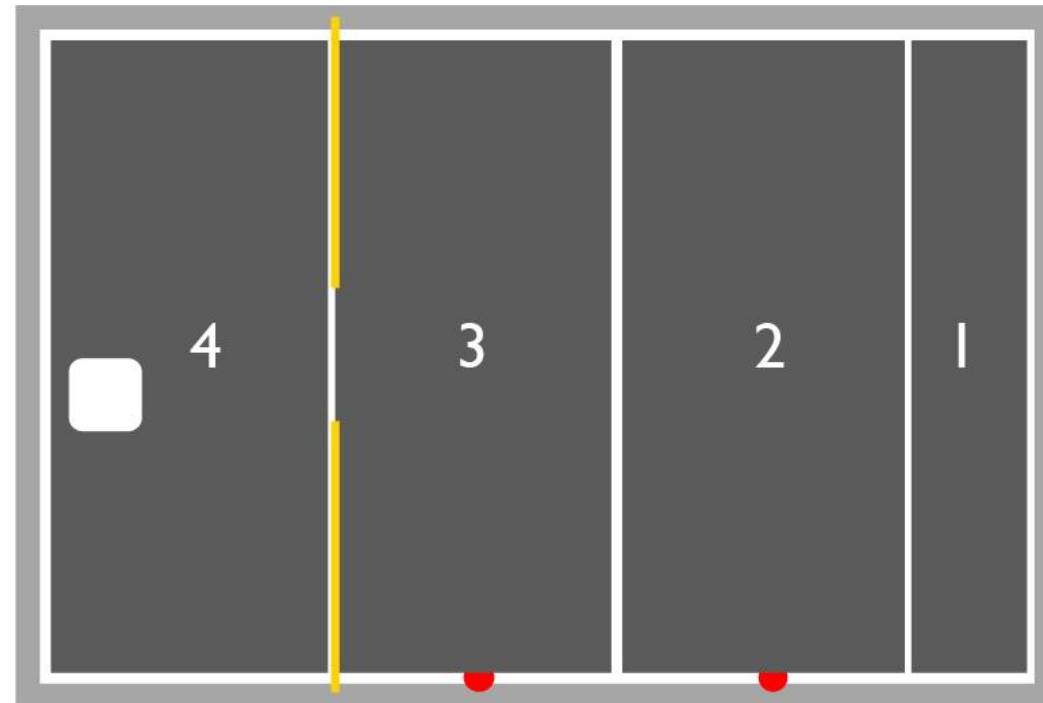

VETRO

- Panel sizes same as Flexio
- Centric standing
- Invisibile locking mechanism
- Odd number of panels
- $R_w = 40\text{dB}$ (laboratory value)
- Combination with Flexio
- Different color options

➤ EVEN AMOUNT OF PANELS IS NOT POSSIBLE!

- EXCEPTION 1: 4 PANELS WITH 2 WHEEL PANELS NEXT TO EACH OTHER

VETRO