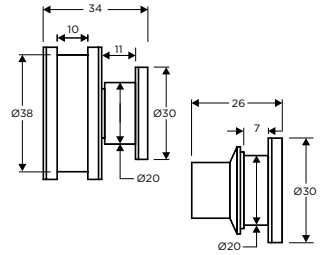

OSL-ED-SYS-11-2mtr.

Standard Sliding System consists of

- Rollers 2 sets
- Track to Glass Holder 2 pcs
- Stopper 2 pcs
- Floor Guide 1 pc
- Wall to Track Connector 2 pcs
- Sliding Door Track 2mtr. 1 pc

SL-ED-11-A1

Sliding Door Roller

Specifications

Sliding Door Roller

- Independent needle bearings
- Eccentrically mounted rollers
- Bottom glass fixing point adjustable
- Countersunk head for better grip and look
- Glass thickness 8 - 10mm
- Stainless Steel Grade 304
- Finish: PSS

SL-ED-11-A6 Track to Glass Holder for 90° Shower Application

- Specifications**
- Firm Grip with Glass & Track
 - Stainless Steel Grade 304
 - Finish: PSS

OSL-ED-11-TRACK Sliding Track

- Specifications**
- Standard length 1.65mtr. & 2.00mtr.
 - Stainless Steel Grade 304
 - Finish: PSS

OSL-ED-ST-11 Shower Threshold (Accessory to be ordered apart from the set)

- Specifications**
- Available in Standard Length of 900mm
 - Ensures water tightness outside shower area
 - Connected with floor guide - SL-ED-11-A4
 - Stainless Steel 304
 - Finish-PSS