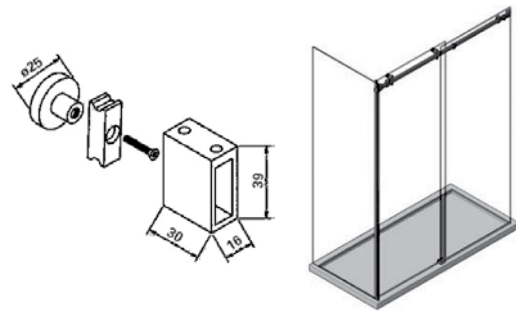

GLASS DOOR SLIDING SYSTEM-11
(SHOWER ROOM) ACCESSORIES

OSSKH-1-ED Wall to Track Connector

- Specifications**
Connector Track
- Two grub screws for holding track
 - Stainless Steel Grade 304
 - Finish: PSS

SL-ED-11-A6 Track to Glass Holder for 90° Shower Application

- Specifications**
- Firm Grip with Glass & Track
 - Stainless Steel Grade 304
 - Finish: PSS

OSL-ED-11-TRACK Sliding Track

- Specifications**
- Standard length 1.65mtr. & 2.00mtr.
 - Stainless Steel Grade 304
 - Finish: PSS

OSL-ED-ST-11 Shower Threshold (Accessory to be ordered apart from the set)

- Specifications**
- Available in Standard Length of 900mm
 - Ensures water tightness outside shower area
 - Connected with floor guide - SL-ED-11-A4
 - Stainless Steel 304
 - Finish-PSS