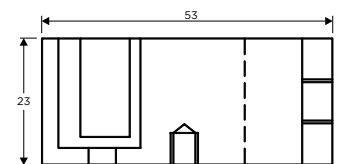

Stopper

- Stopper with bumper
- Easily Slides in the track and held with grub screw
- Stainless Steel Grade 304
- Finish: PSS

SL-ED-11-A4

Floor Guide

Specifications

Floor Guide

- Double Guide to hold Fixed and guide Moving Glass
- Controls movement of Sliding Glass
- Stainless Steel Grade 304
- Finish: PSS