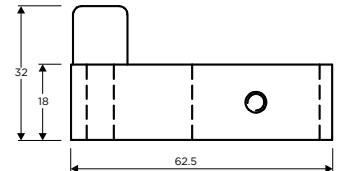

Specifications

Stopper

- Stopper with bumper
- Easily Slides in the track and held with grub screw
- Stainless Steel Grade 304
- Finish: PSS