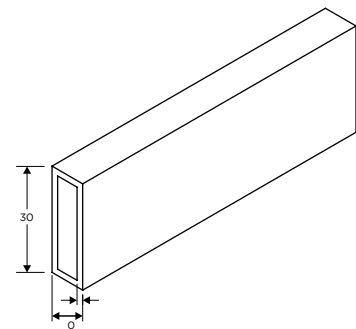

SL-ED-11-A6 Track to Glass Holder for 90° Shower Application

- Specifications**
- Firm Grip with Glass & Track
 - Stainless Steel Grade 304
 - Finish: PSS

OSL-ED-11-TRACK Sliding Track

- Specifications**
- Standard length 1.65mtr. & 2.00mtr.
 - Stainless Steel Grade 304
 - Finish: PSS

OSL-ED-ST-11 Shower Threshold (Accessory to be ordered apart from the set)

- Specifications**
- Available in Standard Length of 900mm
 - Ensures water tightness outside shower area
 - Connected with floor guide - SL-ED-11-A4
 - Stainless Steel 304
 - Finish-PSS