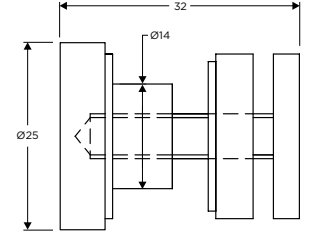

Sliding Door Roller

Specifications

Sliding Door Roller

- Independent needle bearings
- Eccentrically mounted rollers
- Bottom glass fixing point adjustable
- Countersunk head for better grip and look
- Glass thickness 8 - 10mm
- Stainless Steel Grade 304
- Finish: PSS

SL-ED-11-A2

Track to Glass Holder

Specifications

Track to Glass Holder

- Firm grip with Glass & Track
- Stainless Steel Grade 304
- Finish: PSS

SL-ED-11-A3

Stopper

Specifications