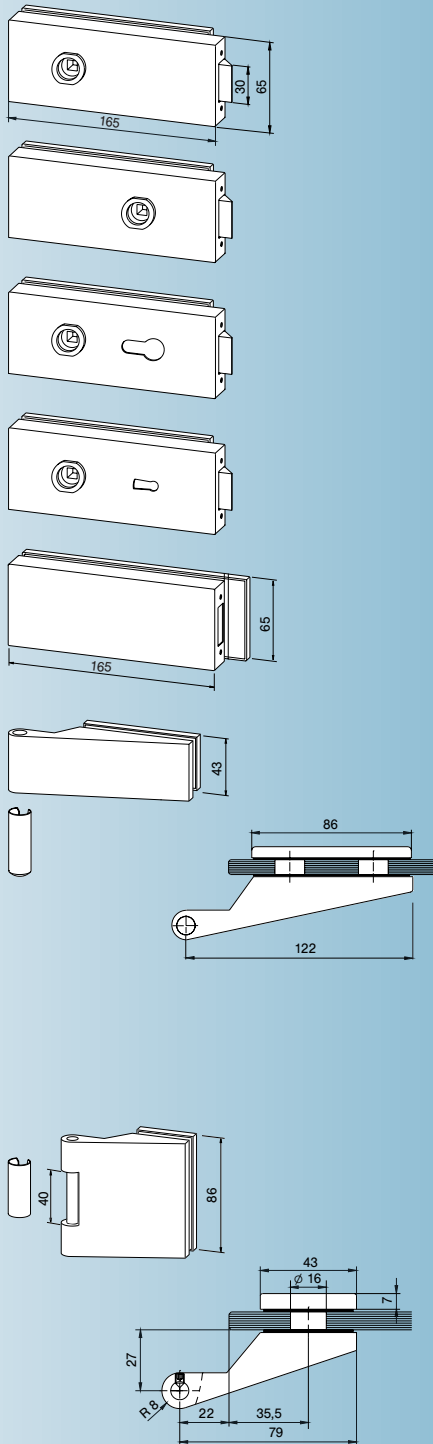

### Door dimensions

- Glass thickness: 8 mm
- Door weight: max. 45 kg
- Door width: max. 1000 mm
- Frame depth, Standard: 24 mm

#### Aluminium, coated

- White, RAL 9016 (300)
- Special colours, SF (399)

 STUDRON

**DORMA Studio-Classic**

Locks and latches	With lever guide	For levers with roses
Non-locking	10.001	10.040
For lever front, non-locking	10.002	10.041
Prepared for Europrofile cylinder, with night latch function	10.003	10.042
Warded lever lock with night latch function, 2 keys	10.004	10.043
Strike box for double doors	10.005	10.005
<b>Hinges</b>	<b>Glass thickness 8 mm/10 mm</b>	
For frame pivots with sleeve	10.021/10.020	
With frame pivot for aluminium frame	11.289	max. 60 kg door weight
With frame pivot for timber frame	11.290	max. 60 kg door weight
With frame pivot for 120 mm type frame pocket	11.293	

Levers and frame pivots, Page 3.10