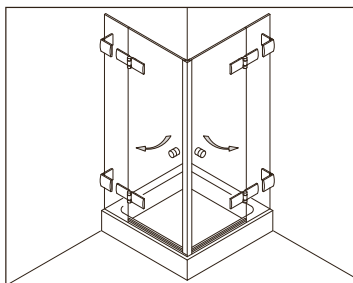

Eckkabine,  
1 Drehtür, 1 Seitenwand

Corner shower enclosure with swing door and 90° side panel

**Typ / Type 131**

Eckkabine,  
1 Drehtür, 1 verkürzte Seitenwand

Corner shower enclosure with swing door and 90° buttress side panel

**Typ / Type 200**

Nischenkabine,  
1 Drehtür am Fixteil

Swing door hinged from the in-line panel in a recess

**Typ / Type 200 überlappend**

Nischenkabine,  
1 Drehtür am Fixteil

Swing door hinged from the in-line panel in a recess

**Typ / Type 220**

Eckkabine,  
2 Drehtüren an Fixteilen

Corner shower enclosure with two swing doors and two in-line panels

**Typ / Type 220 überlappend**

Eckkabine,  
2 Drehtüren an Fixteilen

Corner shower enclosure with two swing doors and two in-line panels

**Typ / Type 230**

Eckkabine,  
1 Drehtür am Fixteil, 1 Seitenwand

Corner shower enclosure with swing door and in-line panel, and 90° side panel