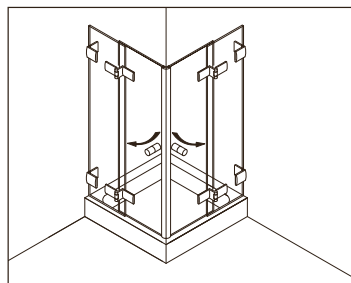

Eckkabine,  
1 Drehtür, 1 Seitenwand

Corner shower enclosure with swing door and 90° side panel

**Typ / Type 131**

Eckkabine,  
1 Drehtür, 1 verkürzte Seitenwand

Corner shower enclosure with swing door and 90° buttress side panel

**Typ / Type 200**

Nischenkabine,  
1 Drehtür am Fixteil

Swing door hinged from the in-line panel in a recess

**Typ / Type 200 überlappend**

Nischenkabine,  
1 Drehtür am Fixteil

Swing door hinged from the in-line panel in a recess

**Typ / Type 220**

Eckkabine,  
2 Drehtüren an Fixteilen

Corner shower enclosure with two swing doors and two in-line panels

**Typ / Type 220 überlappend**

Eckkabine,  
2 Drehtüren an Fixteilen

Corner shower enclosure with two swing doors and two in-line panels

**Typ / Type 230**

Eckkabine,  
1 Drehtür am Fixteil, 1 Seitenwand

Corner shower enclosure with swing door and in-line panel, and 90° side panel