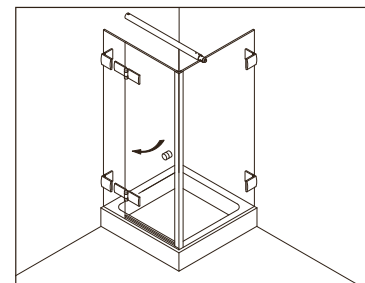

**Typ / Type 220**

Eckkabine,  
2 Drehtüren an Fixteilen

Corner shower enclosure with two swing doors and two in-line panels

**Typ / Type 220 überlappend**

Eckkabine,  
2 Drehtüren an Fixteilen

Corner shower enclosure with two swing doors and two in-line panels

**Typ / Type 230**

Eckkabine,  
1 Drehtür am Fixteil, 1 Seitenwand

Corner shower enclosure with swing door and in-line panel, and 90° side panel