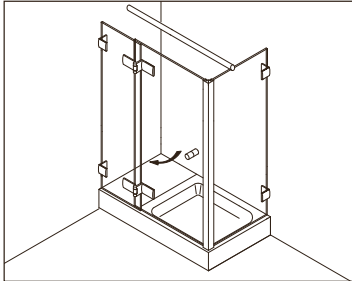

Drehtüren - Swing doors

Typenübersicht Type index

Typ / Type 230 überlappend

Eckkabine,
1 Drehtür am Fixteil, 1 Seitenwand

Corner shower enclosure with swing door
and in-line panel, and 90° side panel