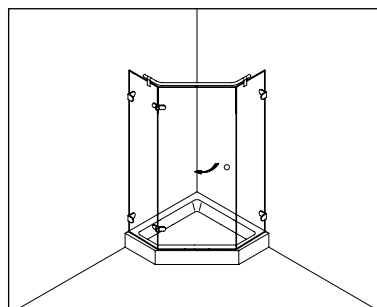

Typ / Type 255 W

Fünfeckkabine, 1 Drehtür am Fixteil, 1 Fixteil, mit Winkelbefestigung

pentangular cubicle, 1 swing door fixed to in-line panel, 1 in-line panel, fixed with brackets