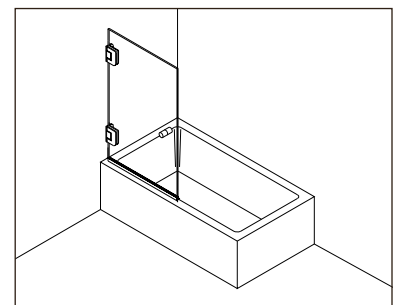

Typ / Type 170

Eckkabine,
1 Drehtür auf Badewanne

Swing door on bath, opens inwards and outwards