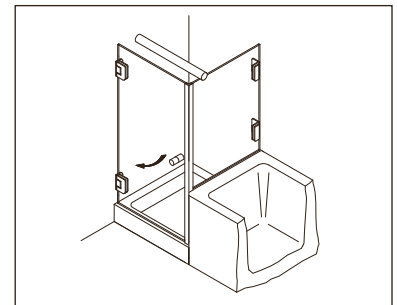

Typ / Type 131

Eckkabine,
1 Drehtür, 1 verkürzte Seitenwand

Corner shower enclosure with swing door and 90° buttress side panel